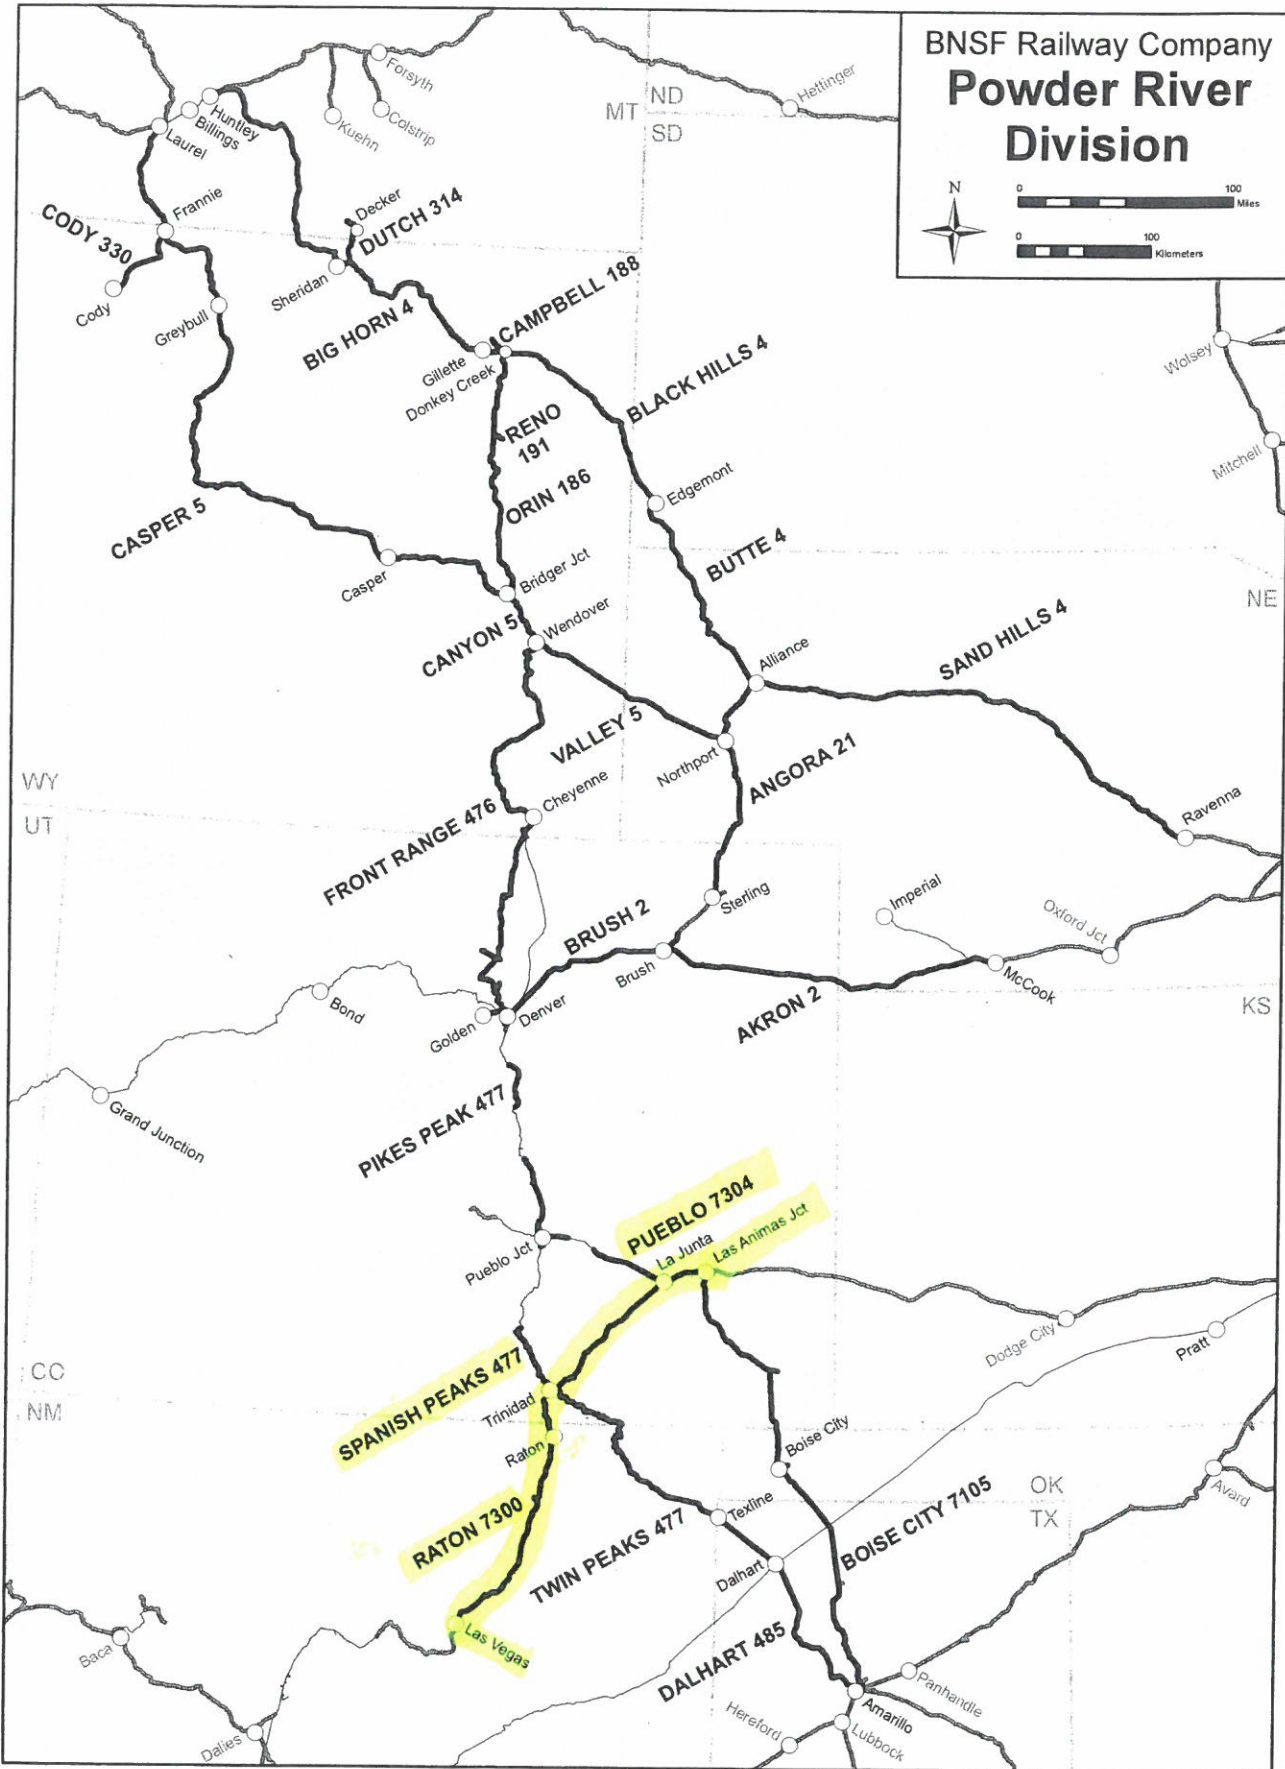

Montrose

Delta

Huntsman

Northplatte

Wagon A. E.

Montrose

Delta

Sidney

Northplatte

Wagon A. E.

Montrose

Delta

Huntsman

Northplatte

BNSF Railway Company
**Powder River
Division**

DENVER AREA TIMETABLE # 3