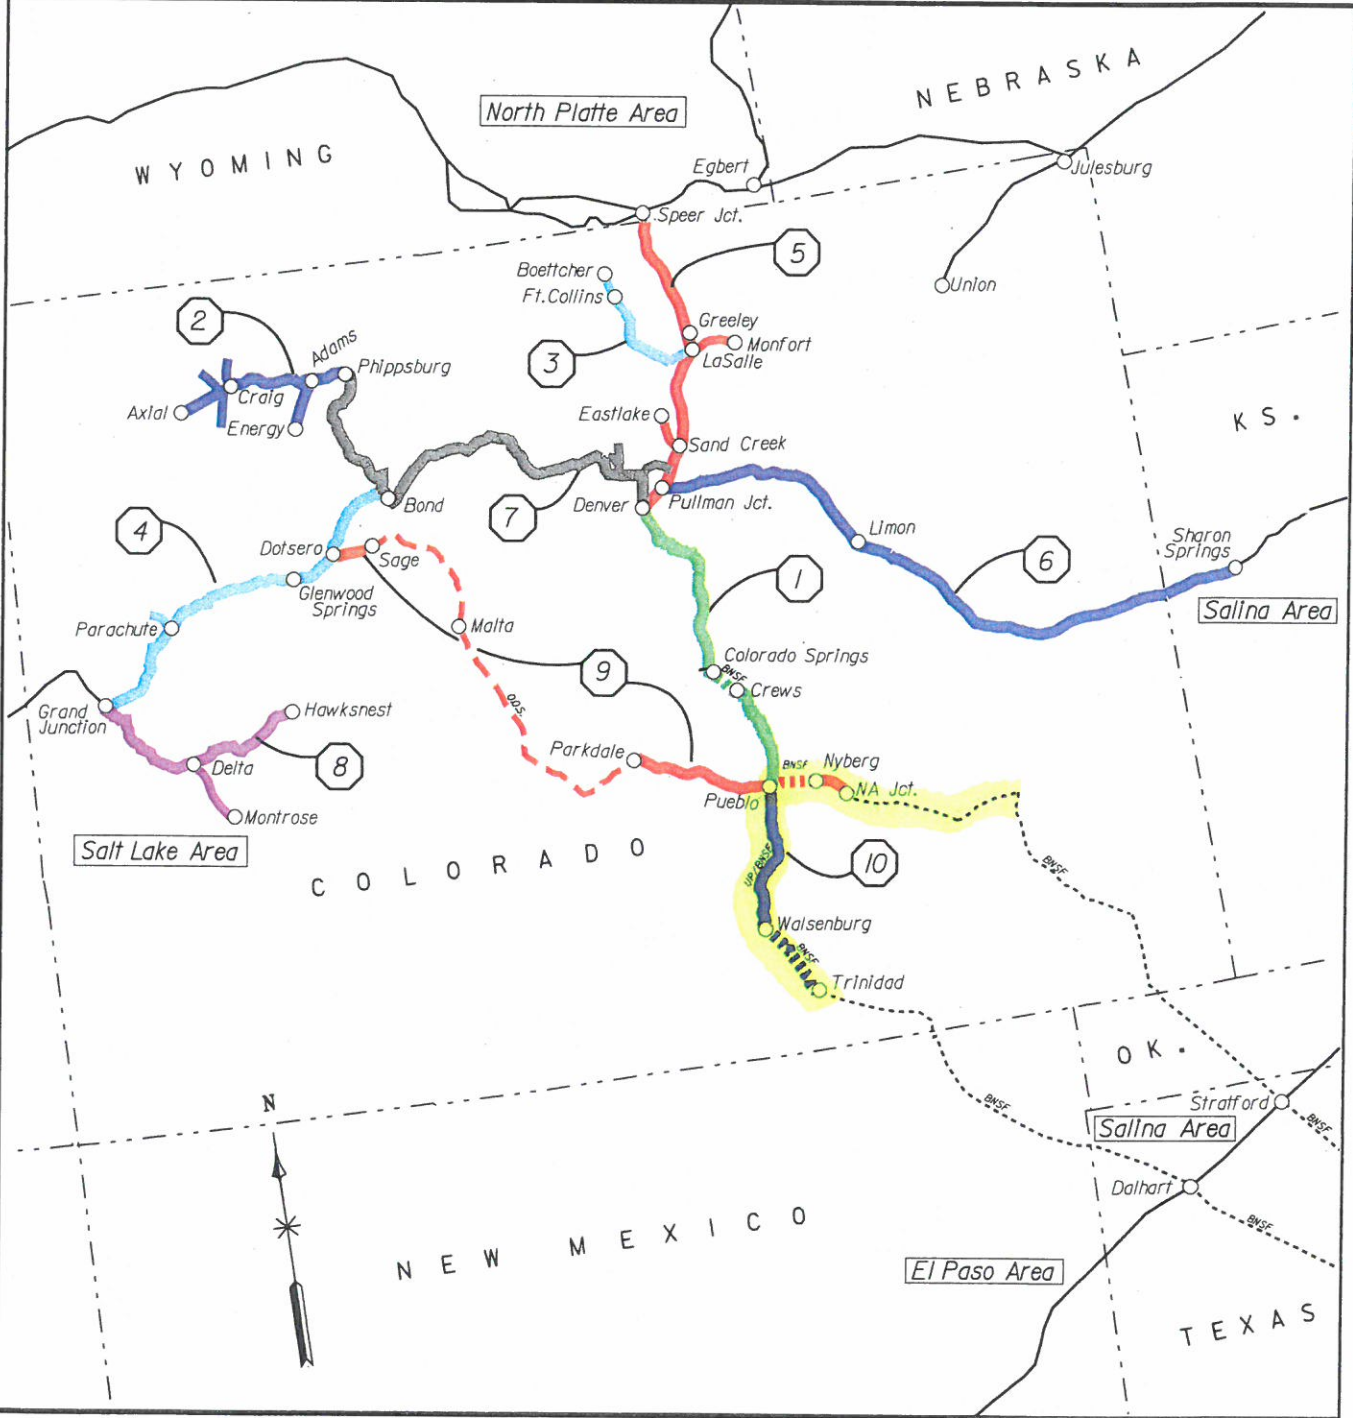

DENVER AREA TIMETABLE # 3

Effective 0001 Sunday, November 12, 2006

1. COLORADO SPRINGS..... (0700)	5. GREELEY ..... (0710)	9. TENNESSEE PASS ..... (0705)
2. CRAIG ..... (0722)	6. LIMON ..... (0715)	10. WALSENBURG ..... (0702)
3. FORT COLLINS ..... (0713)	7. MOFFAT TUNNEL ..... (0719)	
4. GLENWOOD SPRINGS..... (0727)	8. NORTH FORK ..... (0730)