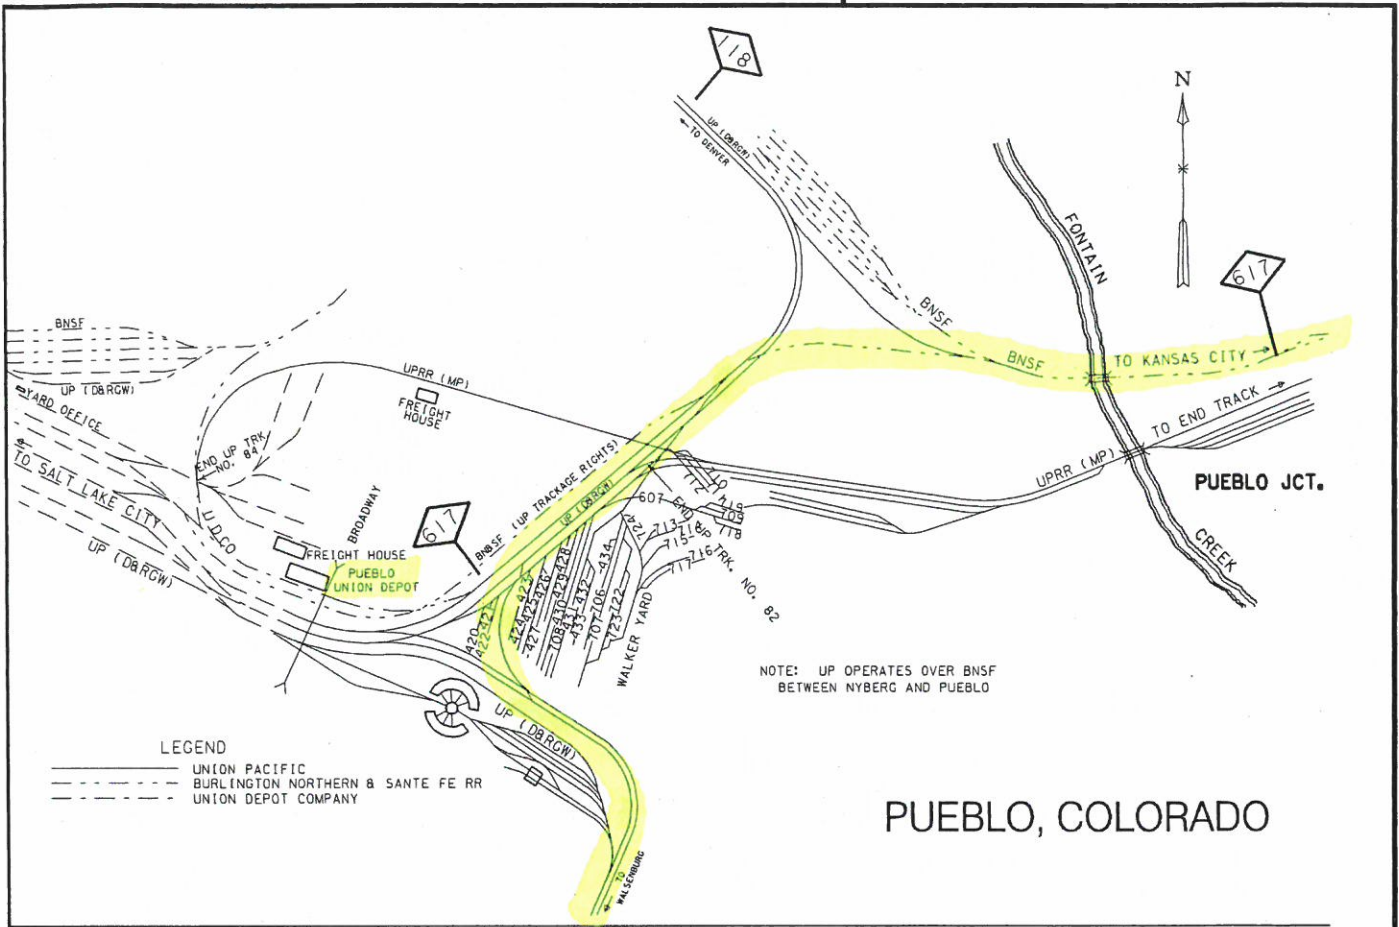

Pueblo Area Map

PUEBLO, COLORADO