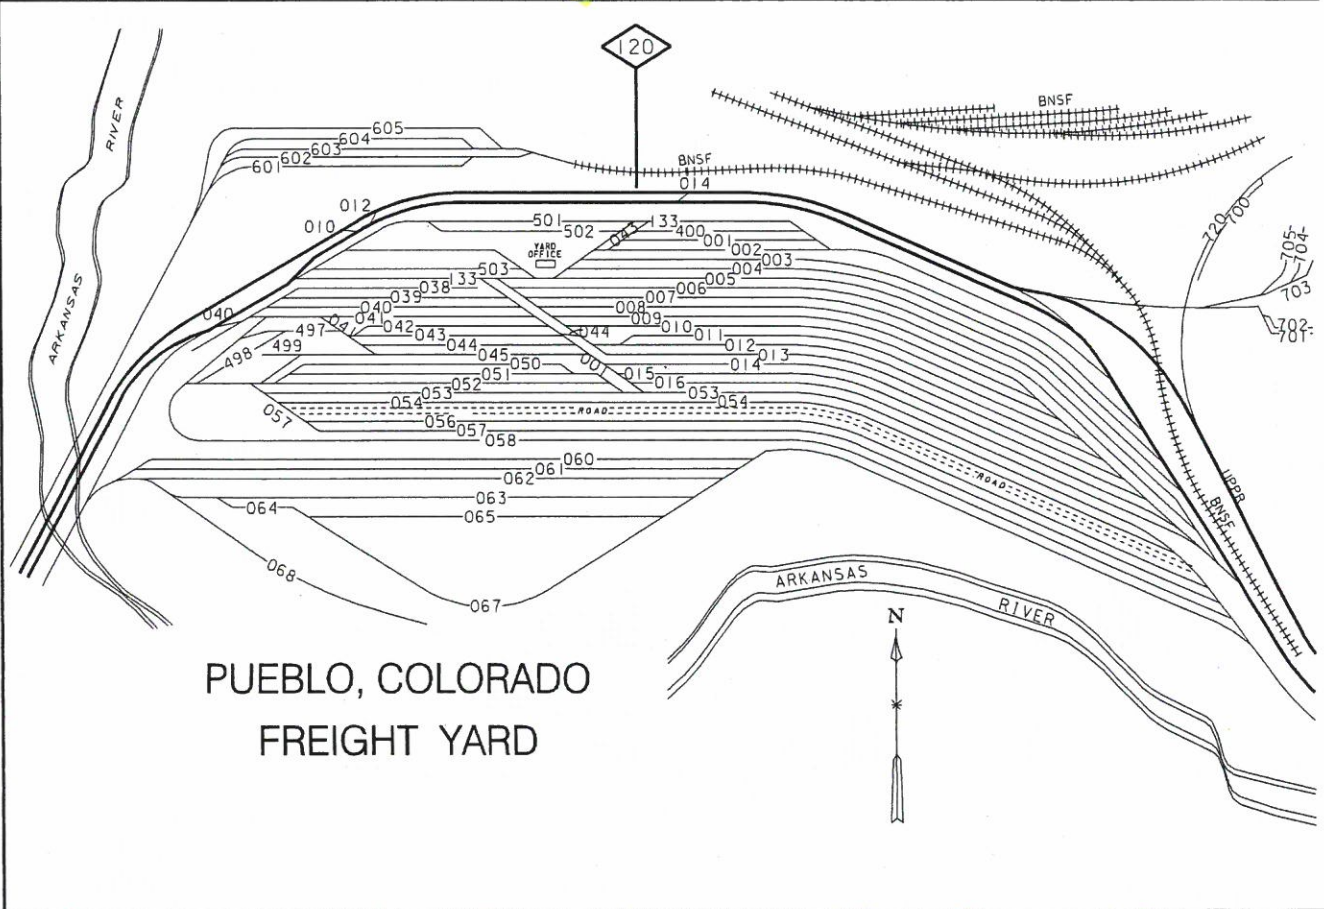

PUEBLO, COLORADO FREIGHT YARD