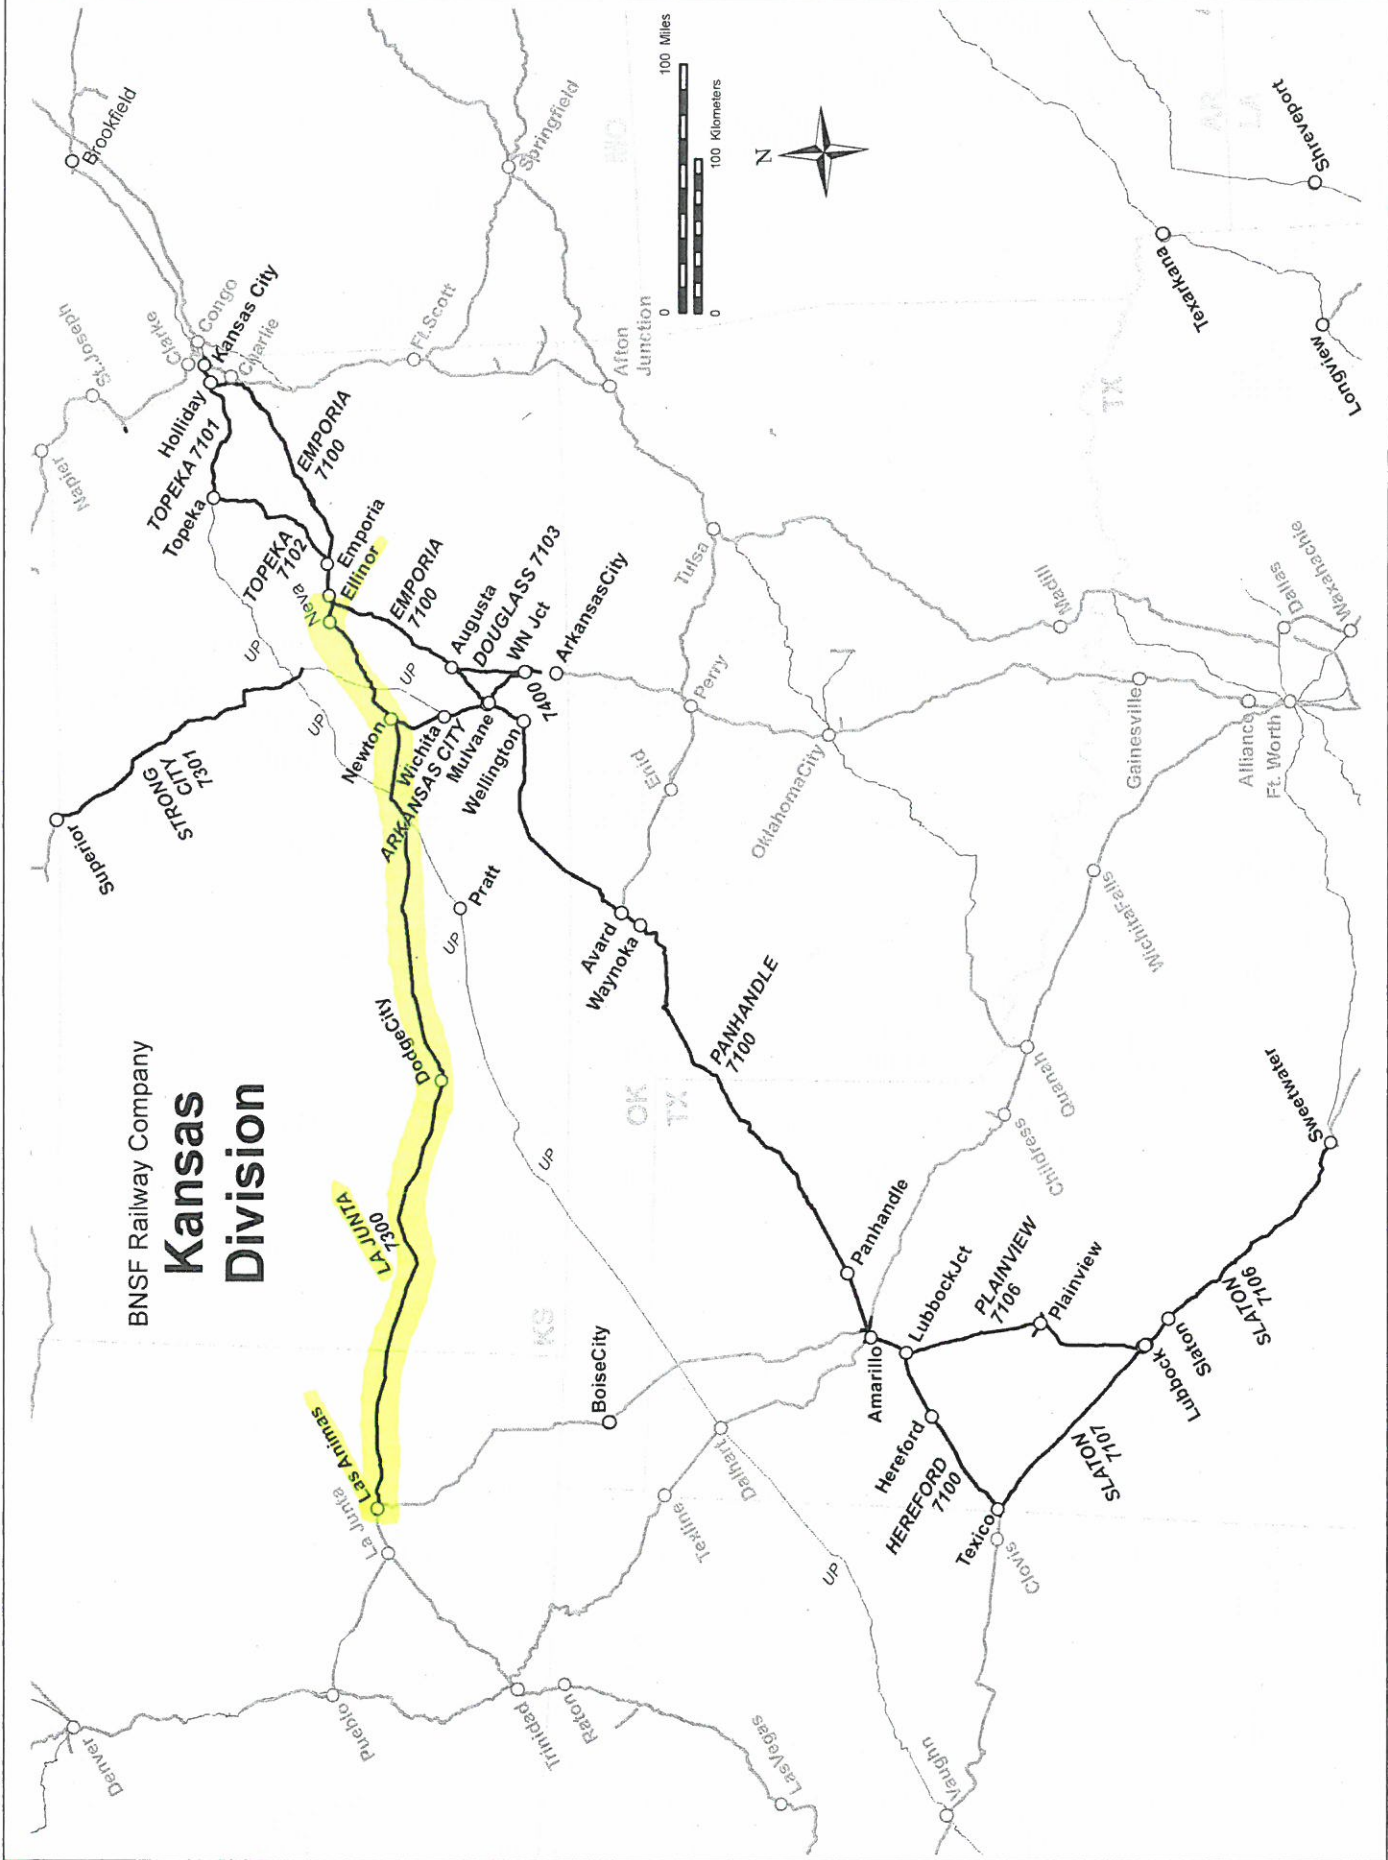

Montrose

Delta

Huntsman

Northplatte

Wagon A. E.

Montrose

Delta

Sidney

Northplatte

Wagon A. E.

Montrose

Delta

Huntsman

Northplatte

BNSF Railway Company
**Powder River
Division**

DENVER AREA TIMETABLE # 3